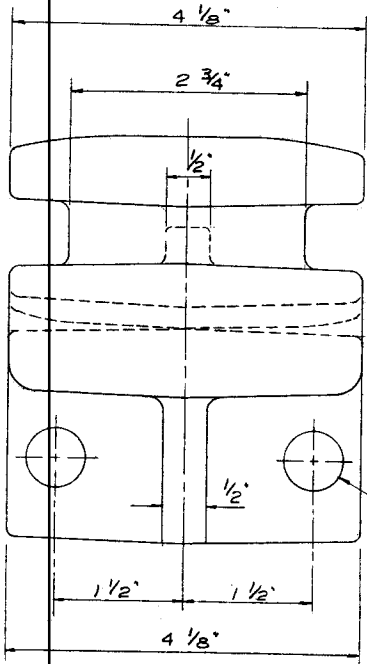

CAST IRON

2 HOLES
JIG DRILL 1/16"

NW-32 COE CHAIN	
HOLDDOWN (SHORT)	
NO SCALE	LCS
NORTHWEST DRYER & MACH.	
PORTLAND, OREGON	
C-1991	