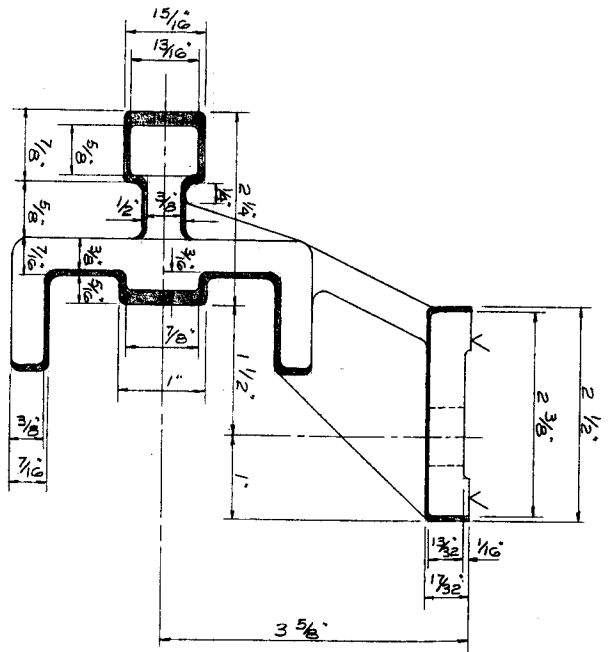

CAST IRON

2 HOLES
JIG DRILL 1/16"

NW-32 COE CHAIN	
HOLDDOWN (SHORT)	
NO SCALE	LCS
NORTHWEST DRYER & MACH.	
PORTLAND, OREGON	
C-1991	