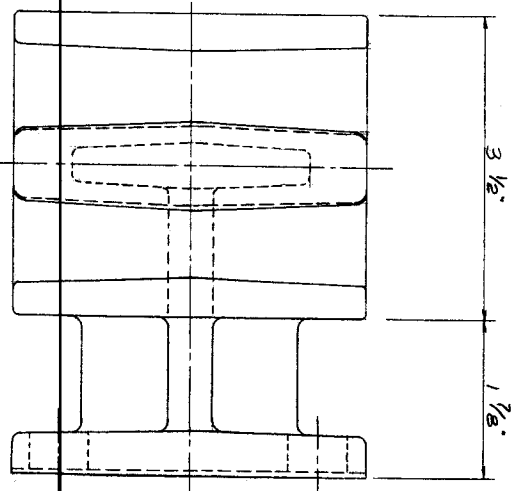

CAST IRON

2 HOLES
JIG DRILL 1/16"

NW-32 COE CHAIN	
HOLDDOWN (SHORT)	
NO SCALE	LCS
NORTHWEST DRYER & MACH.	
PORTLAND, OREGON	
C-1991	